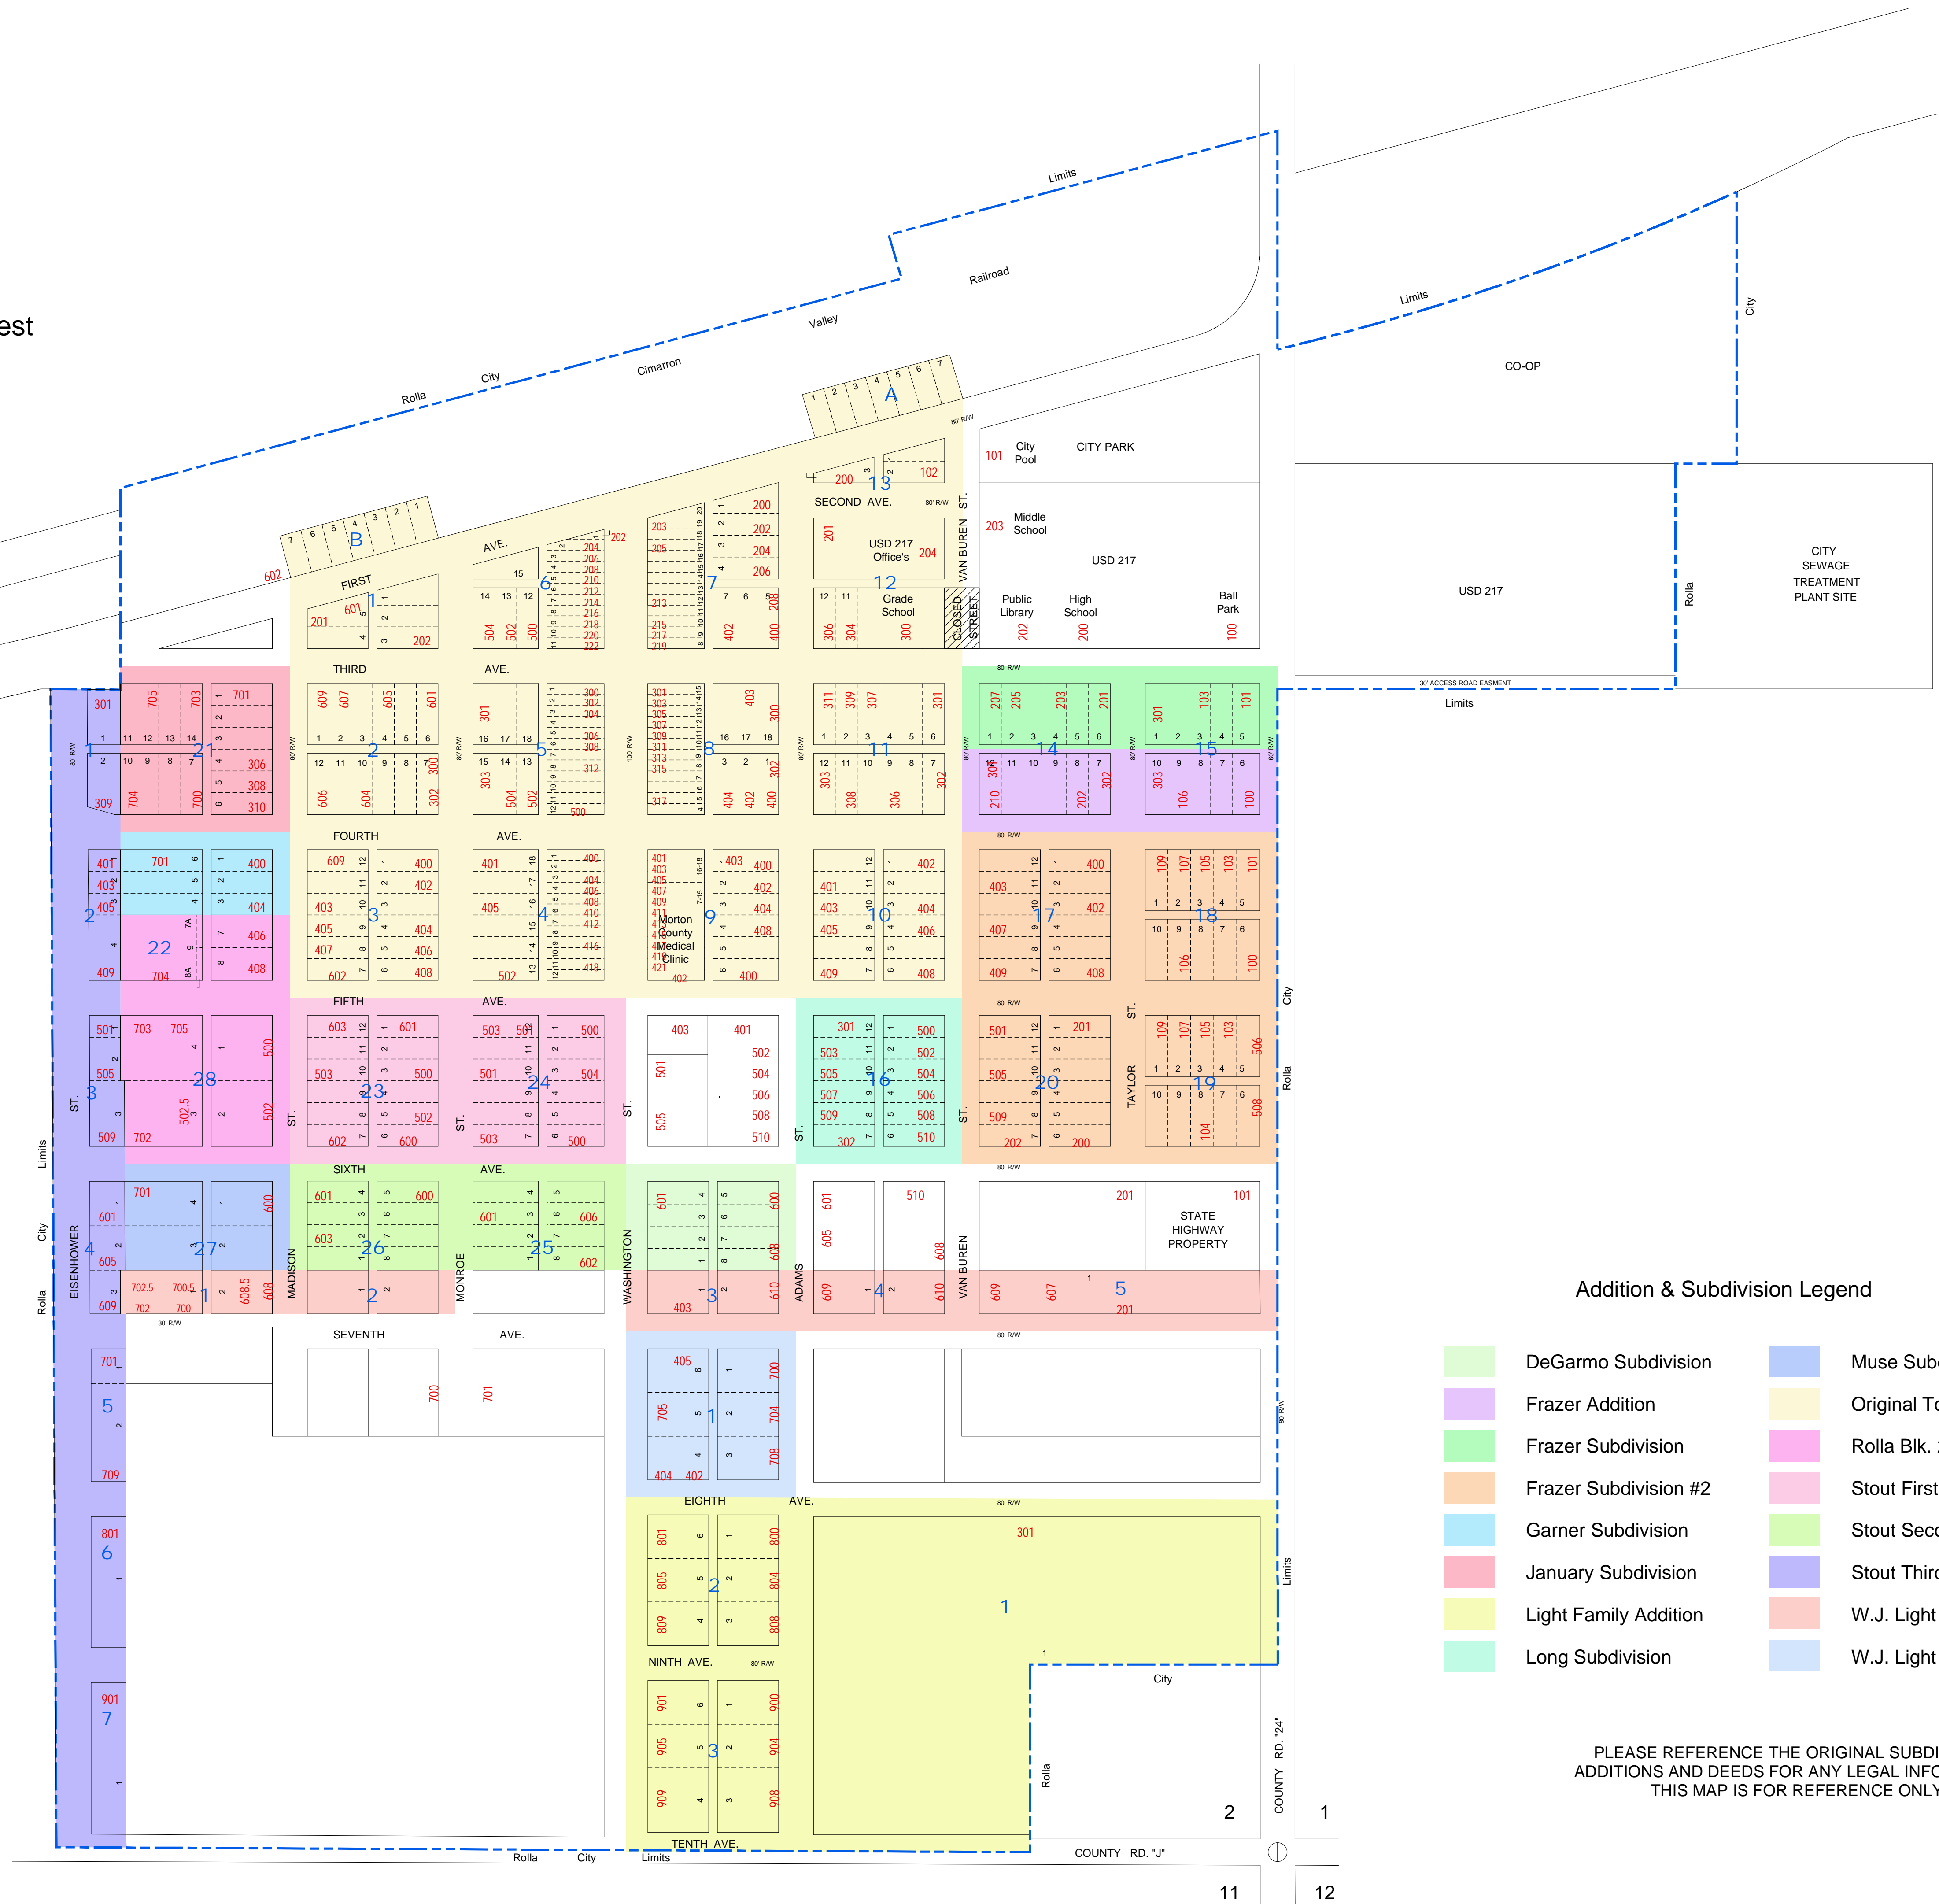

# City of Rolla

Morton County, Kansas  
Township 34 South - Range 40 West

## ADDRESS MAP

### Legend

- Block Line
- City Limits Line
- DIM
- EASMENT
- LOT\_LN
- SYMBOLS
- closed

Prepared By  
Morton County Mapping Department  
a Division of the Morton County  
Appraisers Office  
Drawn By: Jeff Milburn  
Date: 05/18/05

### Addition & Subdivision Legend

- |                       |                           |
|-----------------------|---------------------------|
| DeGarmo Subdivision   | Muse Subdivision          |
| Frazer Addition       | Original Town             |
| Frazer Subdivision    | Rolla Blk. 22 & 28        |
| Frazer Subdivision #2 | Stout First Addition      |
| Garner Subdivision    | Stout Second Addition     |
| January Subdivision   | Stout Third Addition      |
| Light Family Addition | W.J. Light Addition       |
| Long Subdivision      | W.J. Light Third Addition |